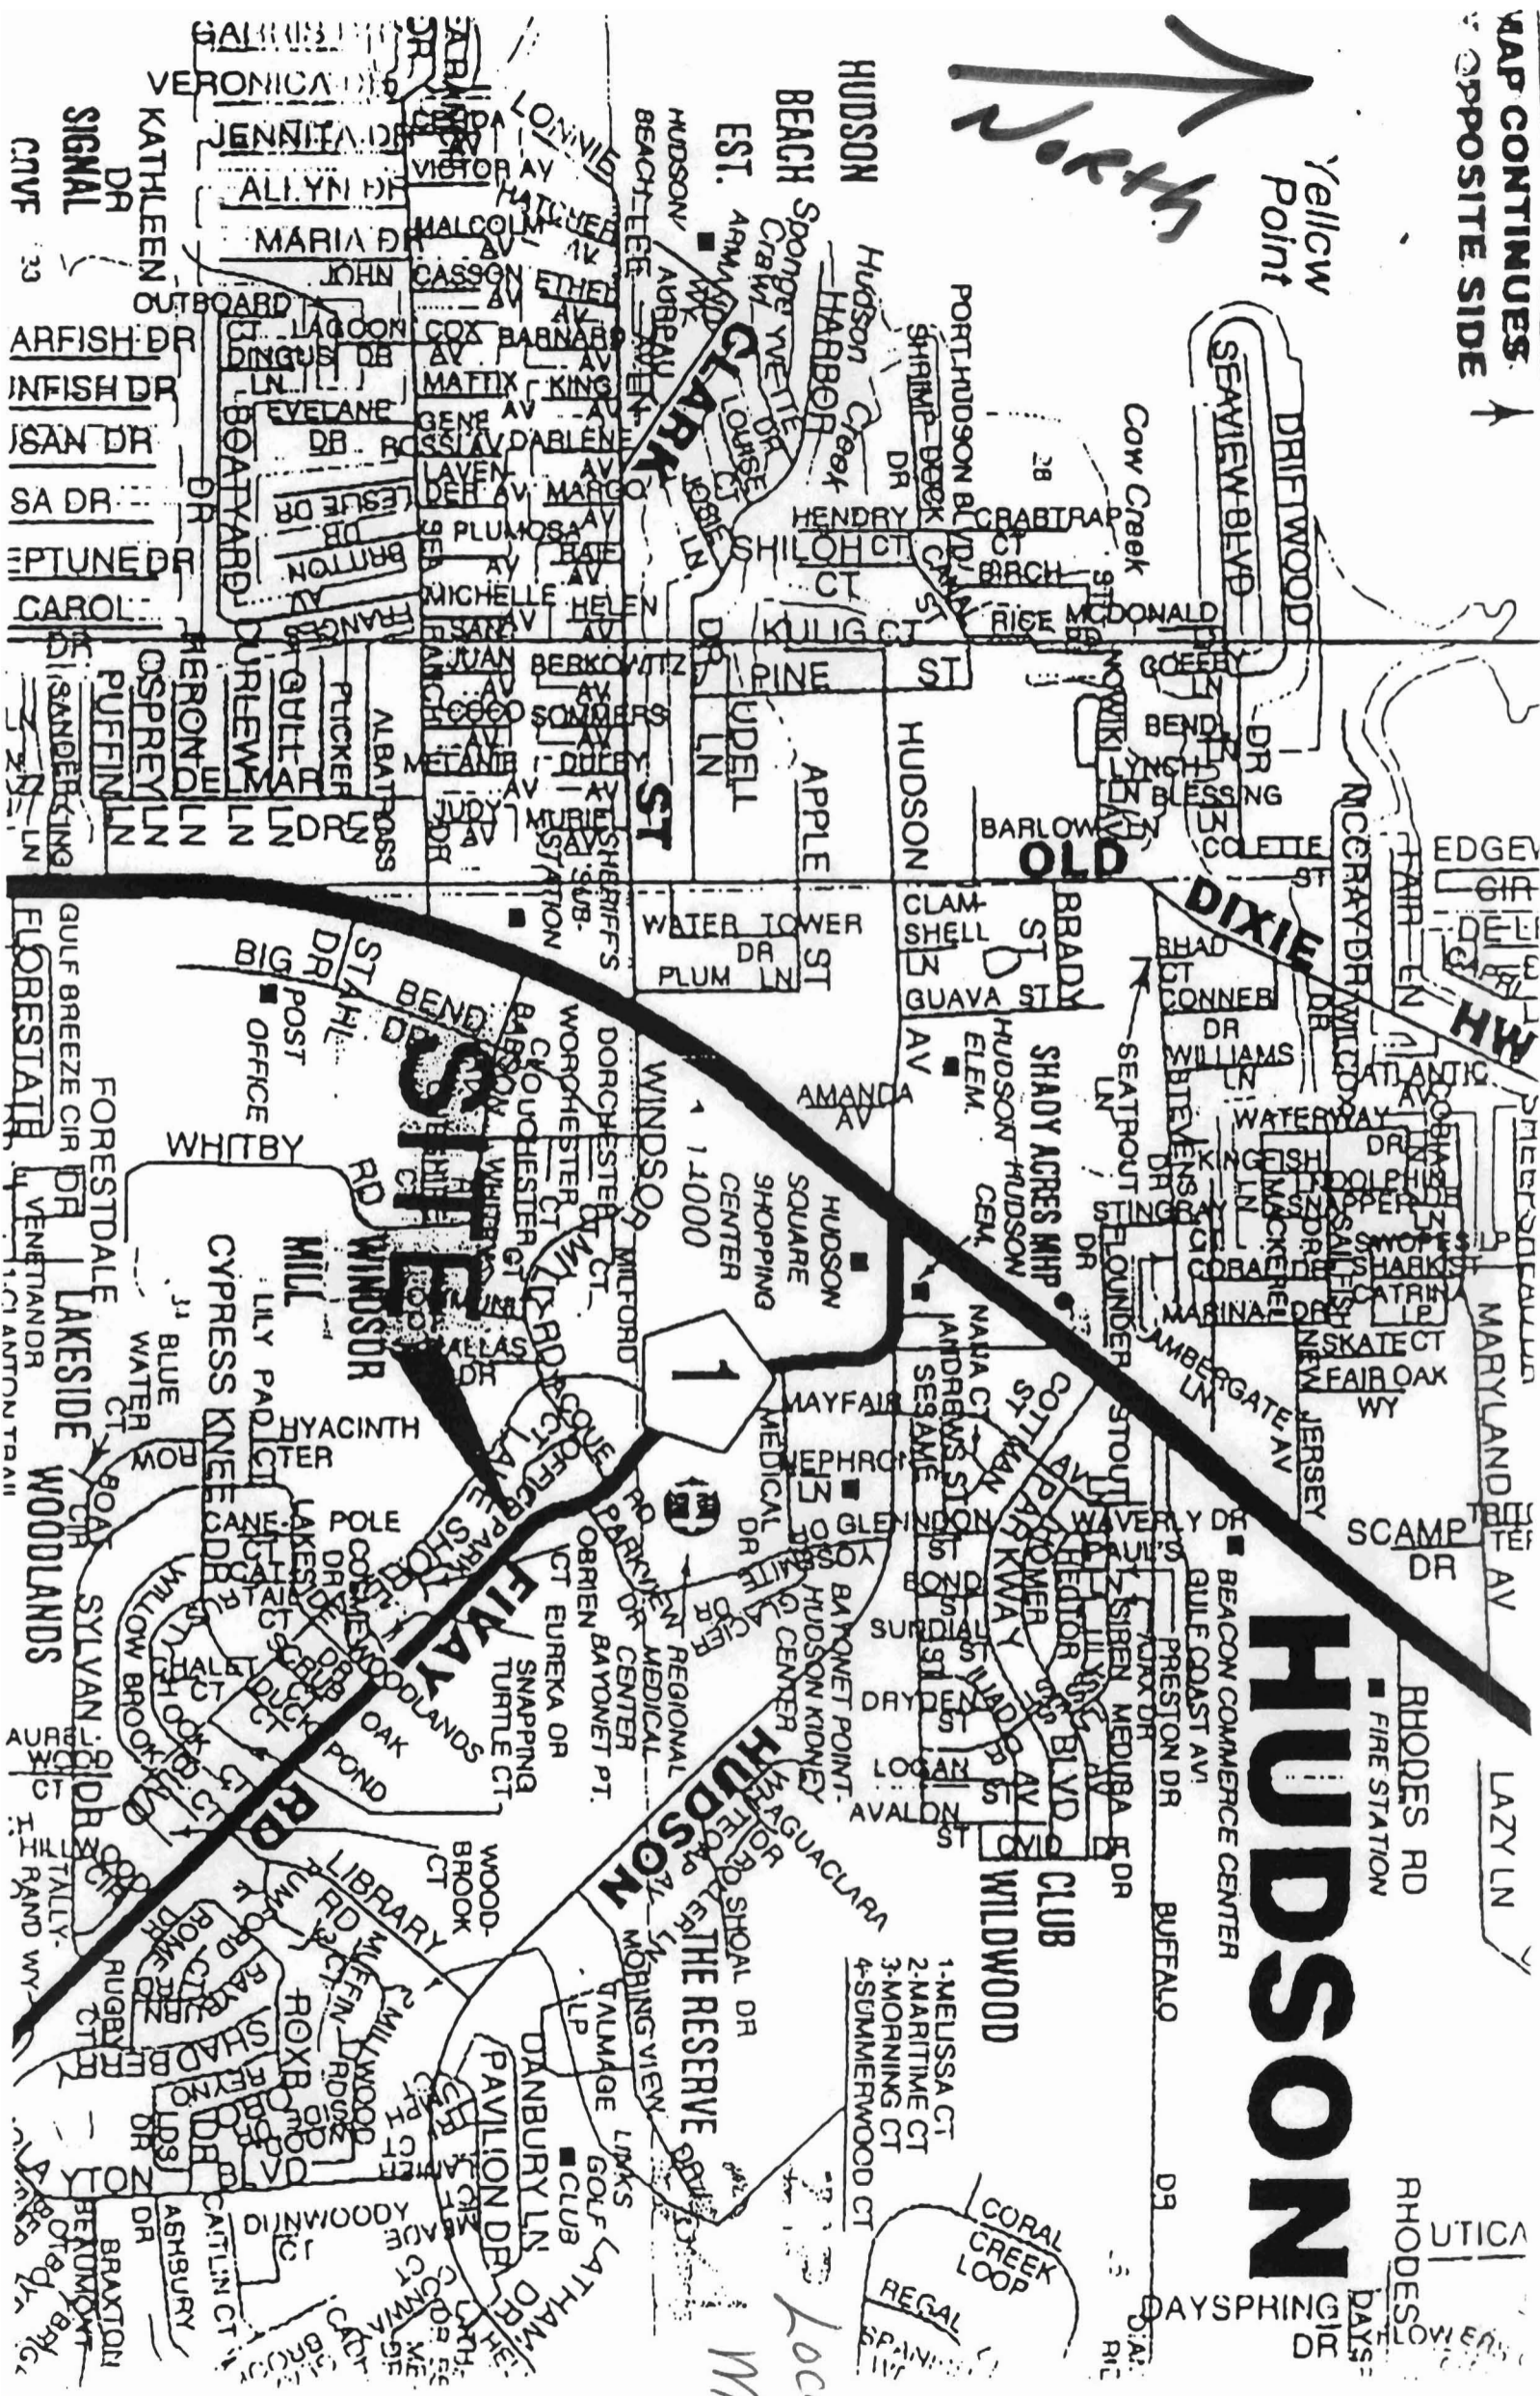

MAP CONTINUES
OPPOSITE SIDE

Yellow Point

Location Map

HUDSON

RHODES RD
FIRE STATION

- 1-MELUSSA CT
- 2-MARITIME CT
- 3-MORNING CT
- 4-SUMMERWOOD CT

THE RESERVE

CORAL CREEK LOOP

RHODES RD
UTICA
DAYS
DR