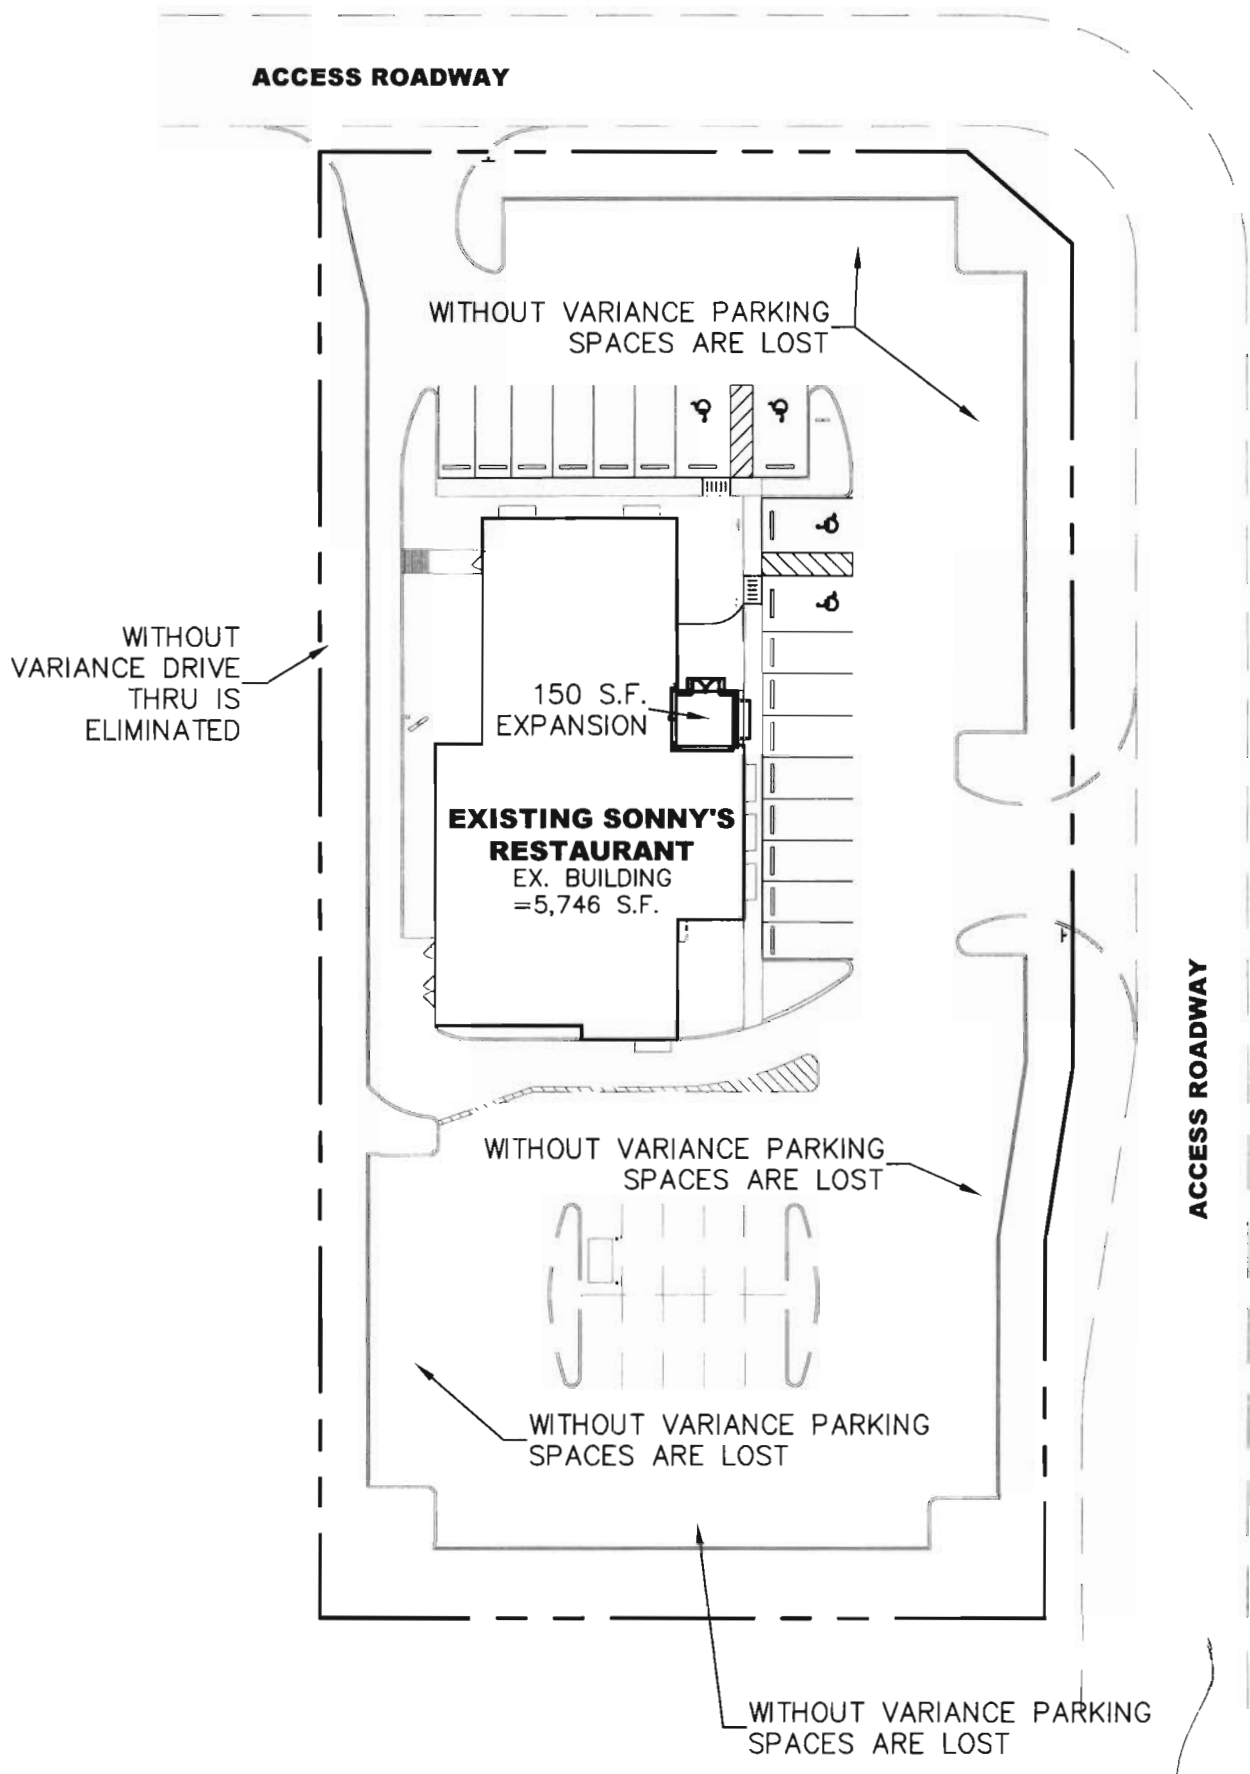

SONNY'S - WESLEY CHAPEL SITE PLAN WITHOUT VARIANCES

**BRUCE B. DOWNS BLVD
(SR 581)**