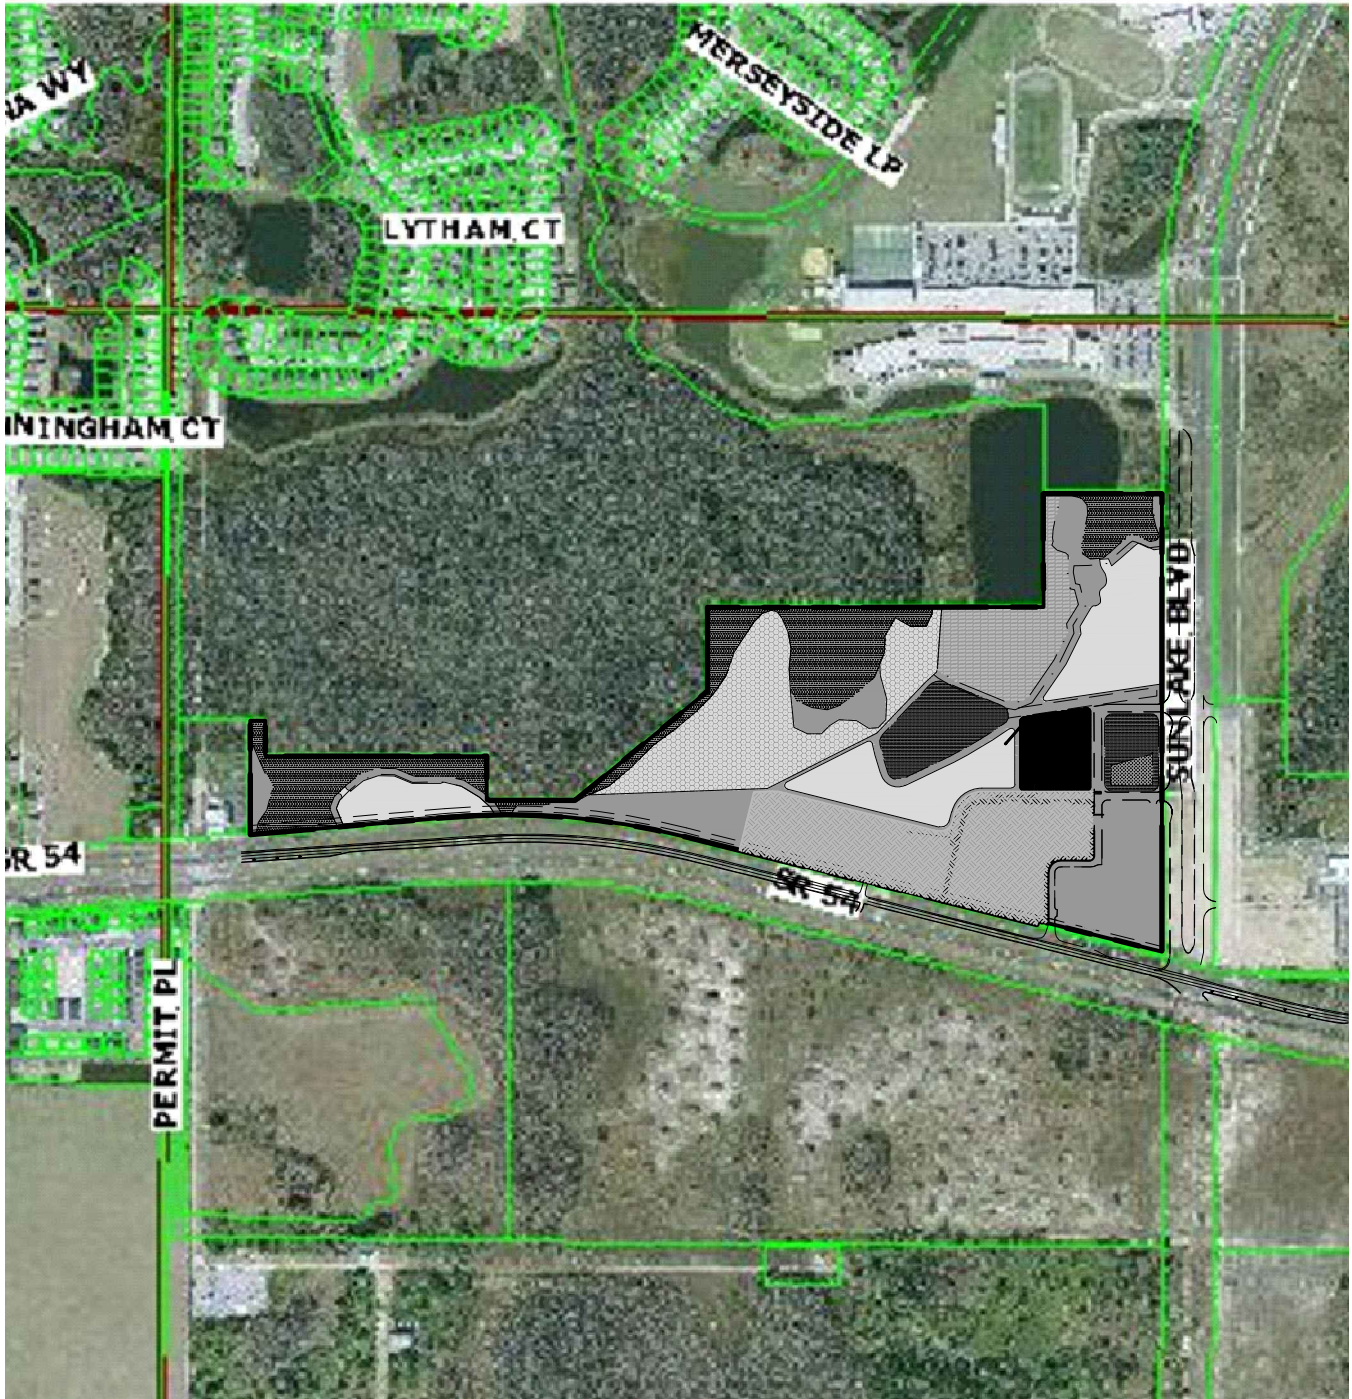

**Pasco County, Florida**  
**2.8 miles W of Land O Lakes**

Prepared by the Office of Mike Wells, Pasco County Property Appraiser.

Map Created on 4/6/2010 at 5:06:43 PM.

SUNLAKE NORTHWEST  
FOR  
SUNLAKE-EQUITY ONE, LLC  
4201 WEST CYPRESS STREET  
TAMPA, FL 33607 (813) 854-2211

PROJECT  
AERIAL

SHEET NUMBER

**AR1**

S-T-R 28-26-18