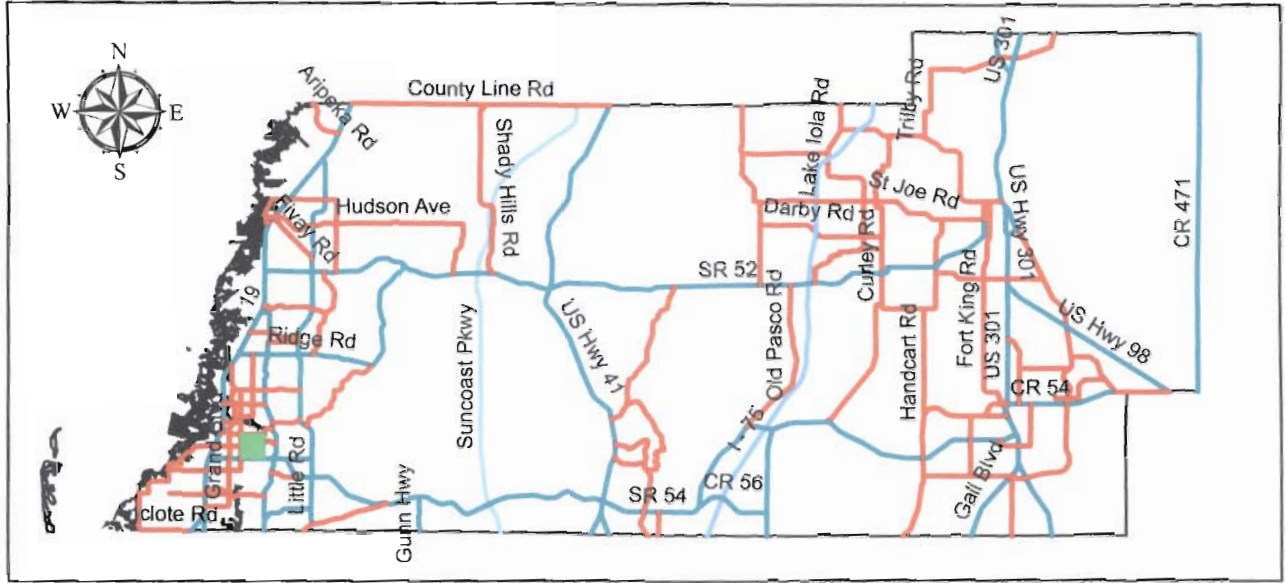

Location Map IPR09-037

SECTION(S): 16

T. 26 S.

R. 16 E.

PASCO COUNTY, FLORIDA

North ↑

TAZ: 58

COMMISSION DISTRICT: 3