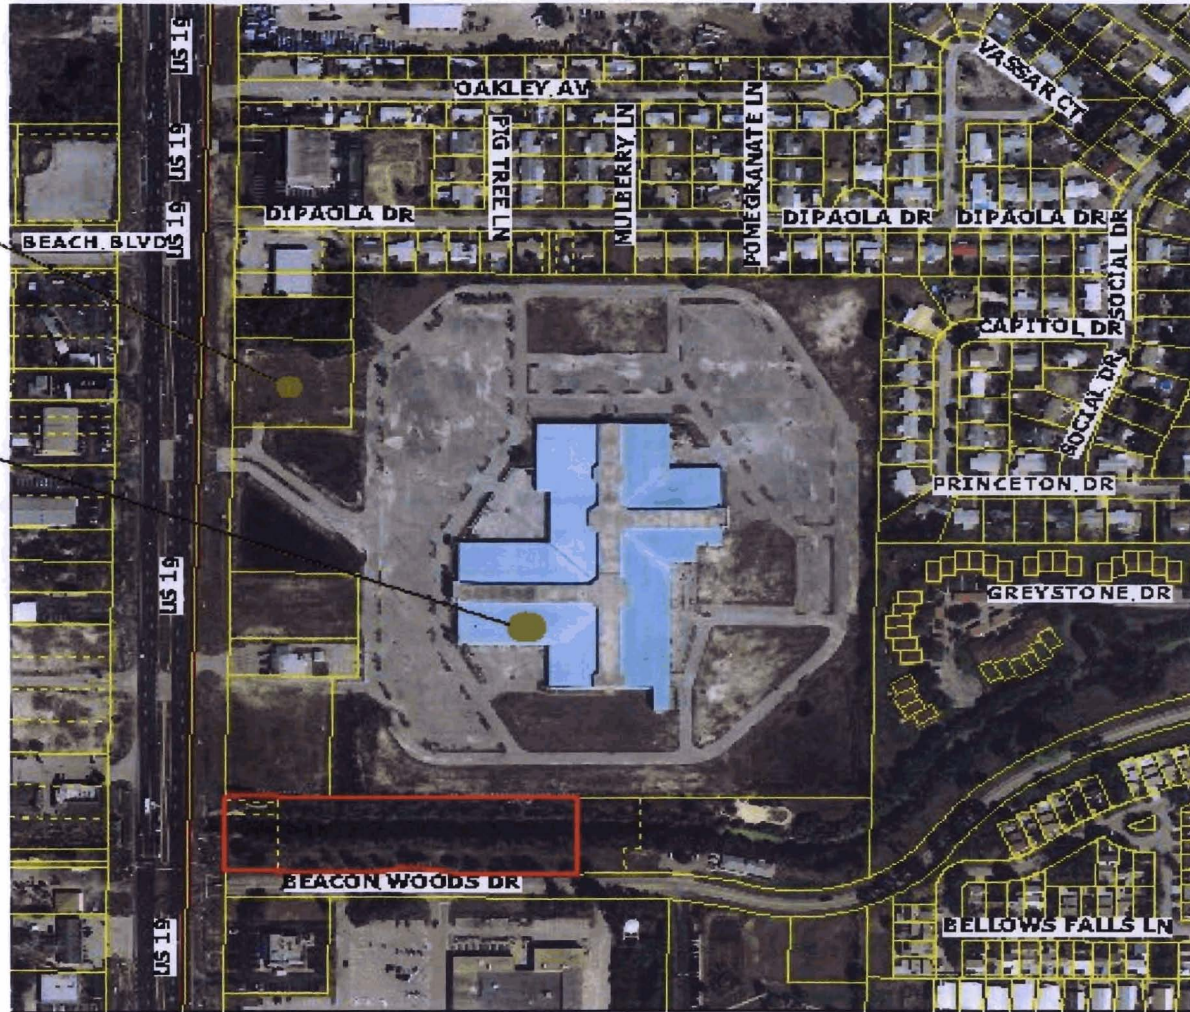

**MURPHY OIL at WAL-MART # 5266
NEW PORT RICHEY, FL**

MURPHY OIL SITE

WAL-MART SITE

RECEIVED

JAN 25 2010

PASCO COUNTY
DEVELOPMENT REVIEW

Current aerial view of the Wal-Mart and Murphy Oil sites located east of US-19, and north of Beacon Woods Drive. Please note the Murphy Oil boundary lines shown above are not accurate. (Source: Office of Mike Wells, Pasco County Property Appraiser.)