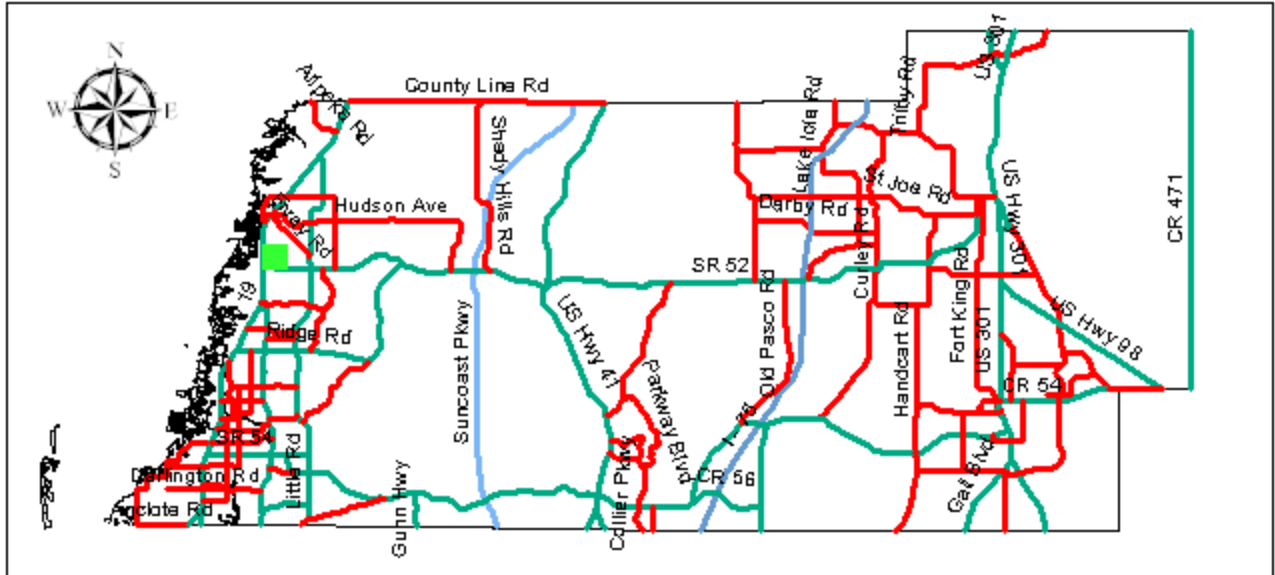

Location Map IPR07-112

SECTION(S): 03

T. 25 S.

R. 16 E.

PASCO COUNTY, FLORIDA

TAZ: 127

COMMISSION DISTRICT: 5